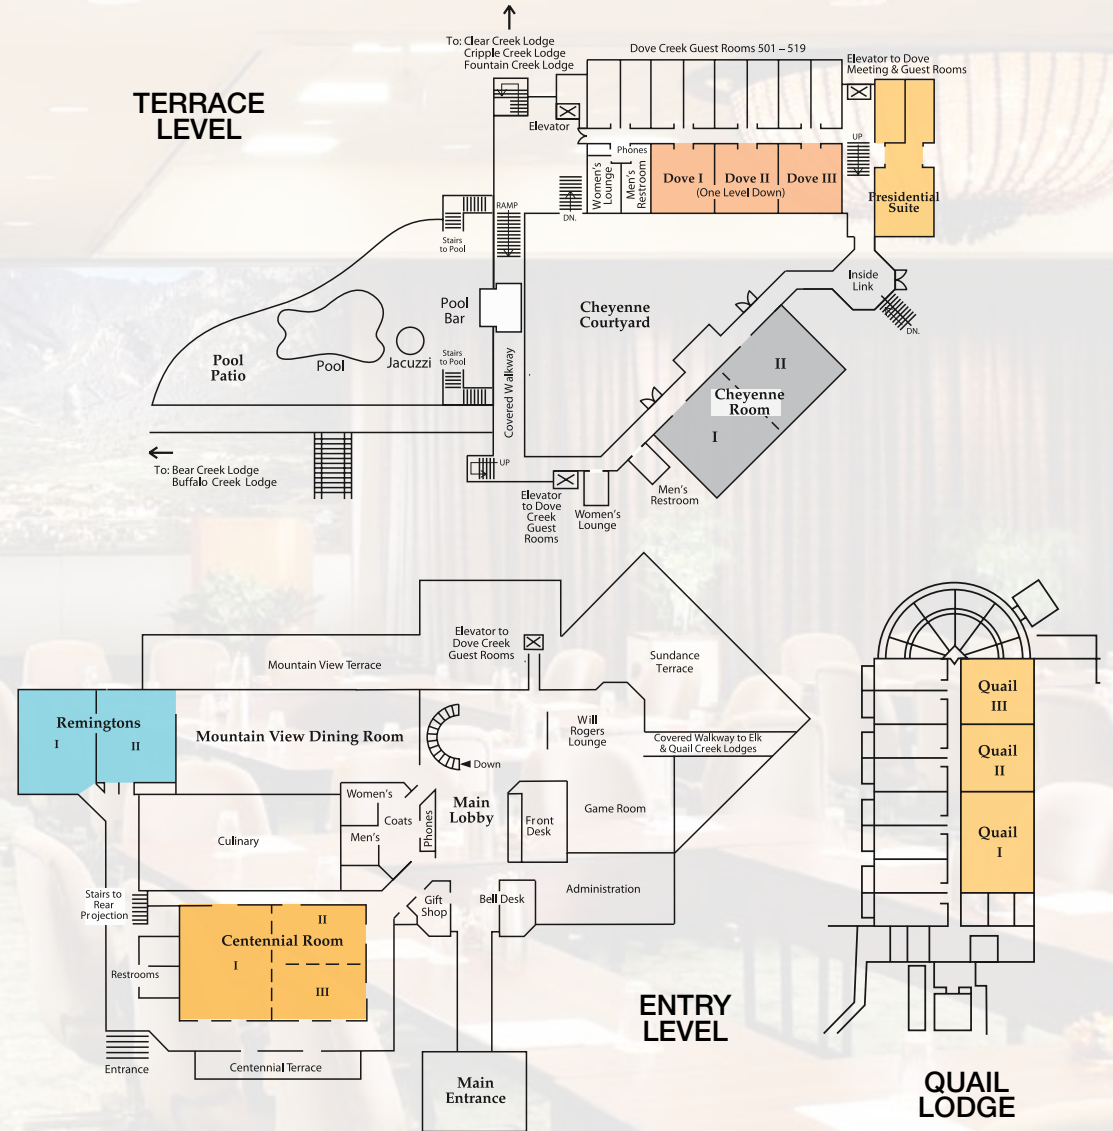

PROMENADE LEVEL

PROMENADE AND TERRACE LEVEL ROOM CAPACITIES

Specific Rooms	Dimension	Area	Classroom	Theater	U-Shape	Conference	Banquet
Colorado	80' x 80'	6400	400	600	—	—	500
Colorado I	40' x 80'	3200	180	288	—	—	260
Colorado II	40' x 40'	1600	90	96	39	44	90
Colorado III	40' x 40'	1600	90	96	39	44	90
Colorado II & III	40' x 80'	3200	180	288	—	—	260
Arkansas	29' x 43'	1247	61	78	35	40	80
Platte	29' x 43'	1247	61	78	35	40	80
Rio Grande	24' x 43'	1032	45	65	32	36	60
Gunnison	25' x 43'	1075	45	65	32	36	60
Arkansas & Platte	58' x 43'	2494	126	208	57	57	160
Rio Grande & Gunnison	49' x 43'	2107	108	144	45	52	170
Arkansas, Platte & Rio Grande	82' x 43'	3526	216	336	—	—	240
Arkansas, Platte, Rio Grande & Gunnison	107' x 43'	4601	288	368	—	—	390
Arapaho or Comanche	19' x 24'	456	20	28	12	16	20
Kiowa or Ute	17' x 19'	323	18	27	10	14	10
Manitou or Shoshoni	19' x 29'	551	36	45	22	26	40
Board Room	37' x 19'	703	N/A	N/A	N/A	N/A	18
Amphitheater	40' x 40'	1600	100	N/A	N/A	N/A	—
White River	60' x 40'	2400	162	216	57	70	180
White River I	30' x 40'	1200	55	78	35	40	90
White River II	30' x 40'	1200	55	78	35	40	90
Dove I	27' x 27'	729	33	50	21	27	40
Dove II	27' x 27'	729	33	50	21	27	40
Dove III	27' x 27'	729	33	50	21	27	40
Cheyenne	40' x 78'	3120	160	324	67	80	180
Cheyenne I	40' x 38'	1600	72	96	39	44	90
Cheyenne II	40' x 40'	1520	72	96	39	44	90

TERRACE LEVEL

ENTRY LEVEL

ENTRY LEVEL ROOM CAPACITIES

Specific Rooms	Dimension	Area	Classroom	Theater	U-Shape	Conference	Banquet
Centennial	92' x 53'	4876	256	360	N/A	N/A	350
Centennial I	46' x 53'	2438	125	170	48	N/A	180
Centennial II	46' x 26'	1196	48	108	32	30	80
Centennial III	46' x 26'	1196	48	108	32	30	80
Centennial II & III	46' x 53'	2438	125	170	48	N/A	180
Remington I	40' x 43'	1500	68	100	39	52	100
Remington II	42' x 43'	1600	70	100	35	36	110