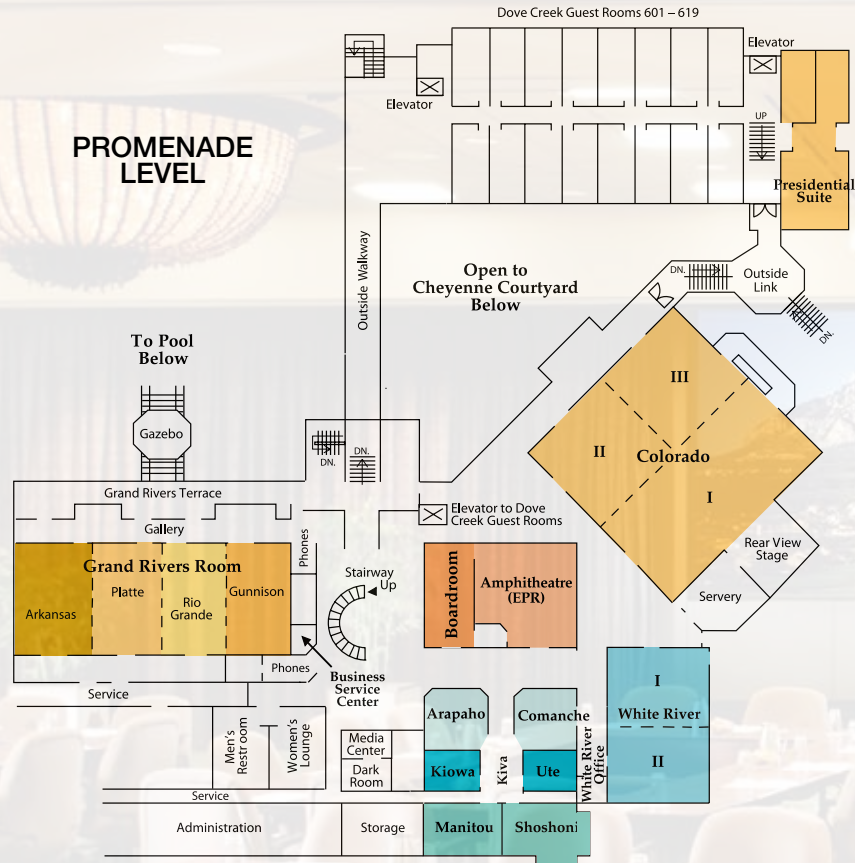

PROMENADE LEVEL

PROMENADE AND TERRACE LEVEL ROOM CAPACITIES

Specific Rooms	Dimension	Area	Classroom	Theater	U-Shape	Conference	Banquet
Colorado	80' x 80'	6400	400	600	—	—	500
Colorado I	40' x 80'	3200	180	288	—	—	260
Colorado II	40' x 40'	1600	90	96	39	44	90
Colorado III	40' x 40'	1600	90	96	39	44	90
Colorado II & III	40' x 80'	3200	180	288	—	—	260
Arkansas	29' x 43'	1247	61	78	35	40	80
Platte	29' x 43'	1247	61	78	35	40	80
Rio Grande	24' x 43'	1032	45	65	32	36	60
Gunnison	25' x 43'	1075	45	65	32	36	60
Arkansas & Platte	58' x 43'	2494	126	208	57	57	160
Rio Grande & Gunnison	49' x 43'	2107	108	144	45	52	170
Arkansas, Platte & Rio Grande	82' x 43'	3526	216	336	—	—	240
Arkansas, Platte, Rio Grande & Gunnison	107' x 43'	4601	288	368	—	—	390
Arapaho or Comanche	19' x 24'	456	20	28	12	16	20
Kiowa or Ute	17' x 19'	323	18	27	10	14	10
Manitou or Shoshoni	19' x 29'	551	36	45	22	26	40
Board Room	37' x 19'	703	N/A	N/A	N/A	N/A	18
Amphitheater	40' x 40'	1600	100	N/A	N/A	N/A	—
White River	60' x 40'	2400	162	216	57	70	180
White River I	30' x 40'	1200	55	78	35	40	90
White River II	30' x 40'	1200	55	78	35	40	90
Dove I	27' x 27'	729	33	50	21	27	40
Dove II	27' x 27'	729	33	50	21	27	40
Dove III	27' x 27'	729	33	50	21	27	40
Cheyenne	40' x 78'	3120	160	324	67	80	180
Cheyenne I	40' x 38'	1600	72	96	39	44	90
Cheyenne II	40' x 40'	1520	72	96	39	44	90

TERRACE LEVEL

ENTRY LEVEL

ENTRY LEVEL ROOM CAPACITIES

Specific Rooms	Dimension	Area	Classroom	Theater	U-Shape	Conference	Banquet
Centennial	92' x 53'	4876	256	360	N/A	N/A	350
Centennial I	46' x 53'	2438	125	170	48	N/A	180
Centennial II	46' x 26'	1196	48	108	32	30	80
Centennial III	46' x 26'	1196	48	108	32	30	80
Centennial II & III	46' x 53'	2438	125	170	48	N/A	180
Remington I	40' x 43'	1500	68	100	39	52	100
Remington II	42' x 43'	1600	70	100	35	36	110