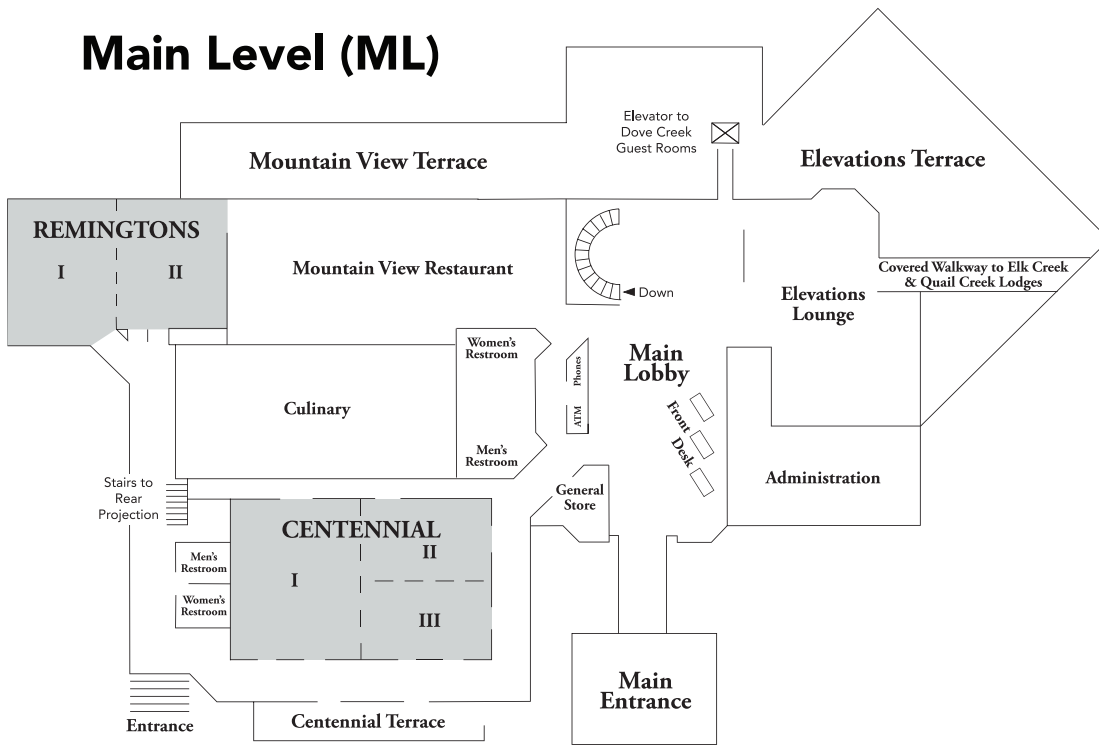

CHEYENNE MOUNTAIN RESORT MAP

A Main Lodge - Mountain View Restaurant, Elevations Lounge, Business Center, Resort Pool

B Bear Creek Lodge

F Cripple Creek Lodge

C Elk Creek Lodge

G Fountain Creek Lodge

D Buffalo Creek Lodge

H Dove Creek Lodge

E Clear Creek Lodge

I Quail Creek Lodge

J Clubhouse - Club Office, Resort & Golf Shop, Gates Grille

K Fitness/Tennis Center & Alluvia Spa

L Aquatics Center, Beach, & Lake

Ice can be found at each lodge next to the following rooms:

CHEYENNE MOUNTAIN
COLORADO SPRINGS

A Dolce Resort

3225 Broadmoor Valley Road
Colorado Springs, CO 80906

(719) 538-4000 | cheyennemountain.com

** The Resort is a non-smoking facility. Smoking of any kind is prohibited in Guest Rooms and balconies. Cleaning fees starting at \$250 may be applied. Smoking is permitted in designated areas. **

Main Level (ML)

CHEYENNE MOUNTAIN
COLORADO SPRINGS

A Dolce Resort

Quail Terrace

Conference Level (CL/CR)

Lower Level (LL)