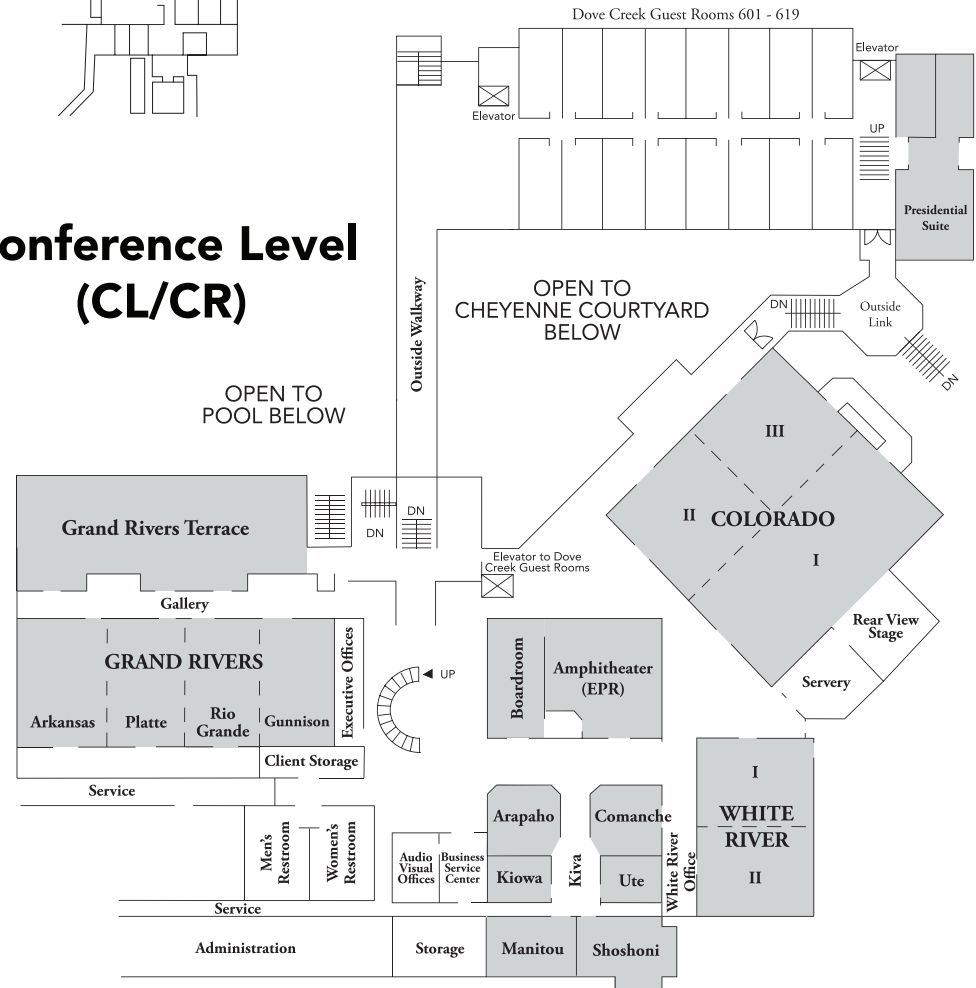

CHEYENNE MOUNTAIN RESORT MAP

A Main Lodge - Mountain View Restaurant, Elevations Lounge, Business Center, Resort Pool

B Bear Creek Lodge

F Cripple Creek Lodge

C Elk Creek Lodge

G Fountain Creek Lodge

D Buffalo Creek Lodge

H Dove Creek Lodge

E Clear Creek Lodge

I Quail Creek Lodge

J Clubhouse - Club Office, Resort & Golf Shop, Gates Grille

K Fitness/Tennis Center & Alluvia Spa

L Aquatics Center, Beach, & Lake

Ice can be found at each lodge next to the following rooms:

Main Level (ML)

CHEYENNE MOUNTAIN
COLORADO SPRINGS

A Dolce Resort

Quail Terrace

Conference Level (CL/CR)

Lower Level (LL)