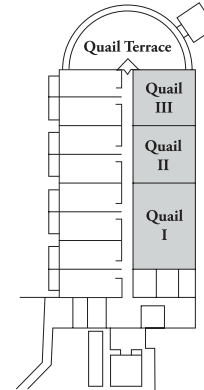

CHEYENNE MOUNTAIN RESORT MAP

A Main Lodge - Mountain View Restaurant, Elevations Lounge, Business Center, Resort Pool

B Bear Creek Lodge

F Cripple Creek Lodge

C Elk Creek Lodge

G Fountain Creek Lodge

D Buffalo Creek Lodge

Main Level (ML)

CHEYENNE MOUNTAIN
COLORADO SPRINGS

A Dolce Resort

Quail Terrace

Conference Level (CL/CR)

Lower Level (LL)